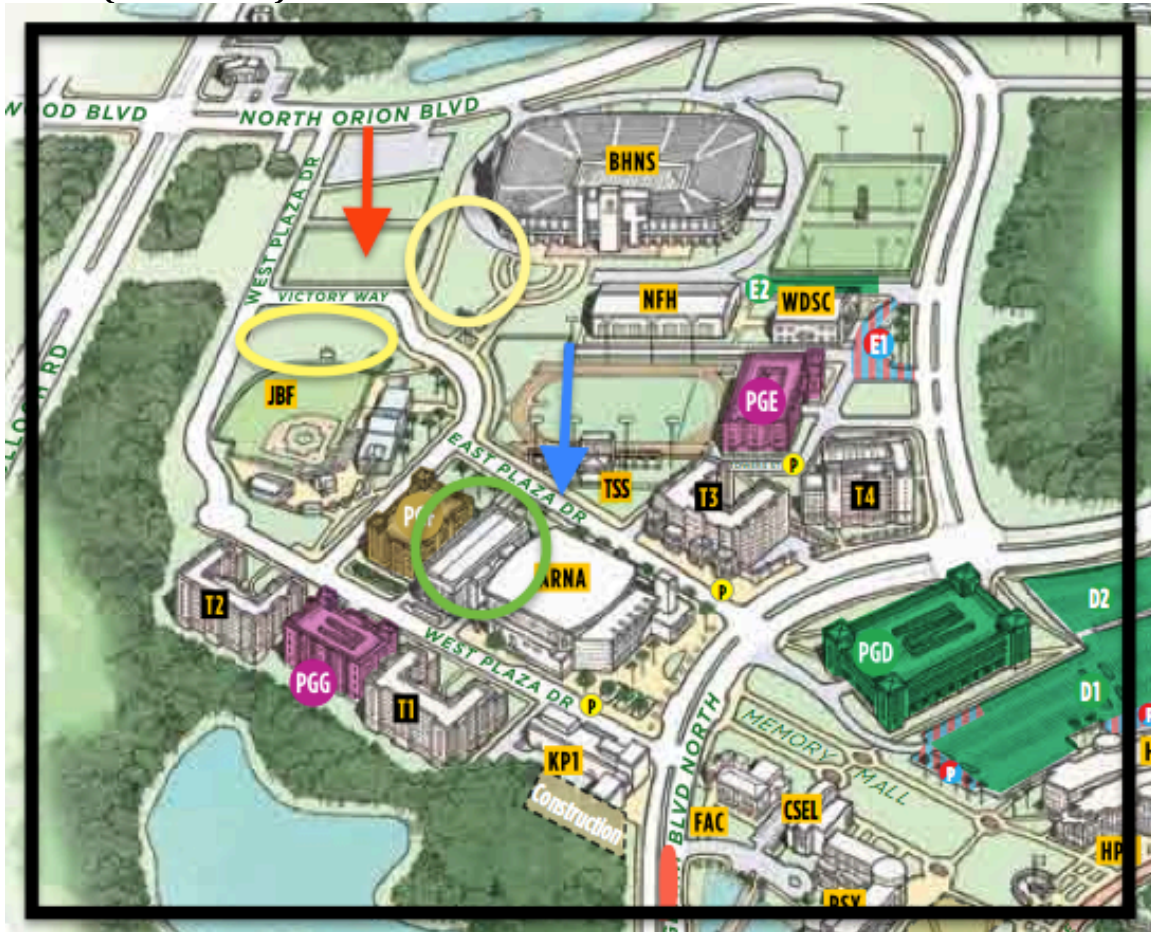

TIFFANY ROBERTS SAHAYDAK'S CENTRAL FLORIDA GIRLS SOCCER CAMP

Directions:

UCF Soccer Complex Physical Address: **4275 E. Plaza Drive, Orlando, Florida**
Address above will take you to the **BLUE** arrow, please follow East Plaza towards Victory Way and make a right. The UCF Practice field will be straight ahead (**RED** arrow).

Parking: Next to and in front of Practice field (yellow circles on map above)

- Overflow parking - Garage F; Entrance to Garage F faces the baseball stadium. (4403 Knights Victory Way, Orlando, FL 32816).

University Blvd (1.5 miles from UCF Soccer Complex)

- Turn right on Gemini Blvd
- Left on Alafaya
- Right on University Blvd

Chipotle, Panera Bread, Pei Wei, Buffalo Wild Wings, Applebee's, Jimmy Hulas, Chick-fil-a, Pita Pit, Zaxbys, Firehouse Subs, and more!

Waterford Lakes Town Center (4.7 miles from UCF Soccer Complex) Dining, Shopping and Entertainment

Click on link for directions and dining options!

<http://waterfordlakestowncenter.com/dining>